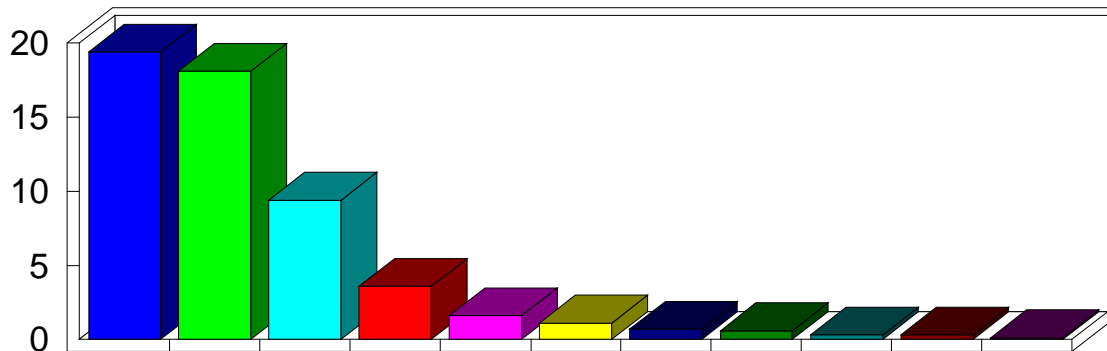

JACKSON-NC 2009 County Coverage

M-SU 6A-12M
Adults 18+ --- Population:30,700
Stations Ranked by: AVERAGE SHARE

M-SU 6A-12M Adults 18+

WRGC-AM WROQ-FM WESC-FM WFBC-FM WHZT-FM WMXF-AM
 WKSF-FM WHLC-FM WMYI-FM WAEZ-FM WIMZ-FM
AVERAGE SHARE

STATIONS	AVERAGE PERSONS	AVG RTG	AVG SHR	CUME PERSONS	CUME RTG	TSL (QH)	TURN OVER	AVG COMP
1 WRGC-AM	700	2.2%	19.4%	7,300	23.6%	46.3	10.9	98.4%
2 WKSF-FM	600	2.0%	18.1%	12,700	41.5%	24.6	20.5	89.3%
3 WROQ-FM	300	1.1%	9.4%	4,100	13.3%	40.0	12.6	100.0%
4 WHLC-FM	100	0.4%	3.6%	1,100	3.6%	56.6	8.9	100.0%
5 WESC-FM	100	0.2%	1.6%	2,400	7.9%	11.2	45.0	100.0%
6 WMYI-FM	0	0.1%	1.1%	1,200	4.0%	15.0	33.7	100.0%
7 WFBC-FM	0	0.1%	0.7%	2,300	7.6%	4.9	102.8	52.2%
8 WAEZ-FM	0	0.1%	0.6%	800	2.7%	12.6	40.0	84.2%
9 WHZT-FM	0	0.0%	0.3%	300	1.0%	15.0	33.6	70.5%
tie WIMZ-FM	0	0.0%	0.3%	800	2.7%	6.3	79.9	79.7%
11 WMXF-AM	0	0.0%	0.1%	500	1.6%	3.4	149.3	100.0%
COUNTY LEVELS:	3,400	11.2%		28,800	93.8%	60.2	8.4	95.2%